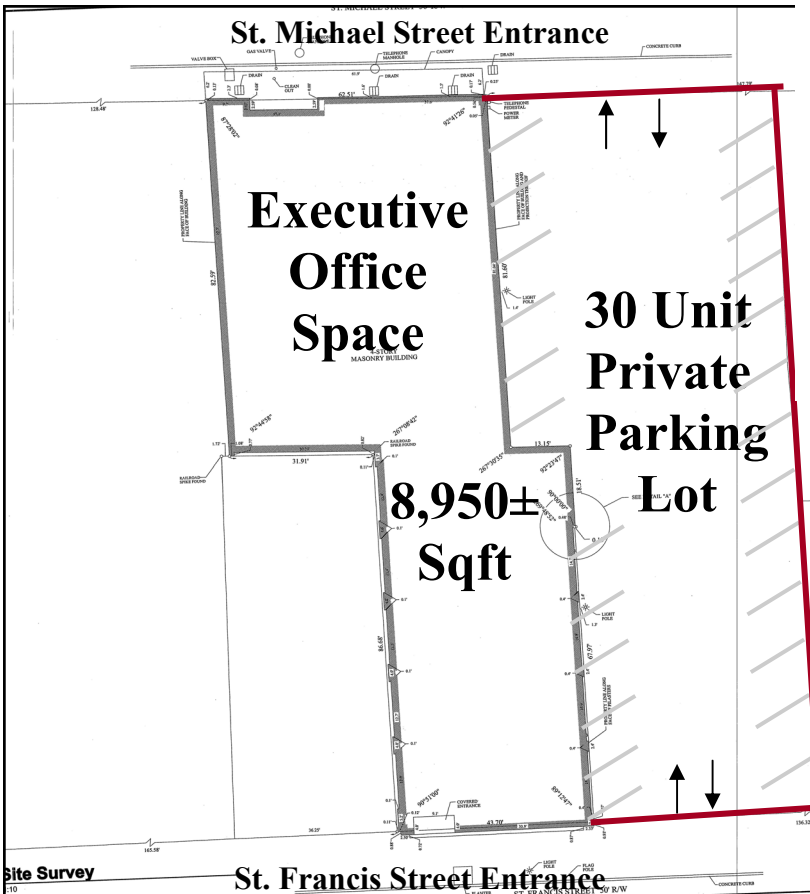

FOR LEASE

Downtown Mobile

164 St. Francis Street
on Bienville Square

GROUND FLOOR

8,950 ± SQFT

INCLUDES

PRIVATE

PARKING LOT