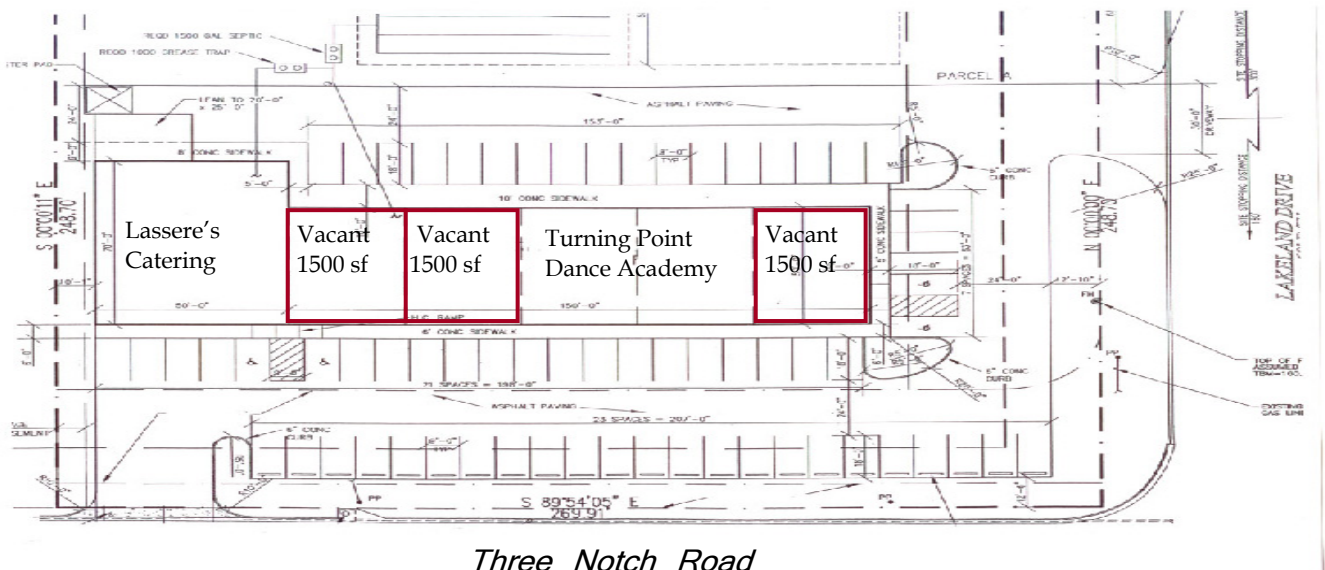

## THREE NOTCH RD @ SCHILLINGER RD MOBILE, AL

**SIZE:**  
1,500 – 3,000 SqFt

**LEASE RATE:**  
\$10.00 per Sqft.

**CO-TENANTS:**  
Lassere's Catering  
Turning Pointe Dance Academy

Located at Three Notch Rd @ Schillinger Rd in West Mobile. 270' of frontage, five lane road with easy access to I-10.

# Three Notch Rd @ Schillinger Rd S 4880 Lakeland Drive

AERIAL

Three Notch Road

SITE PLAN